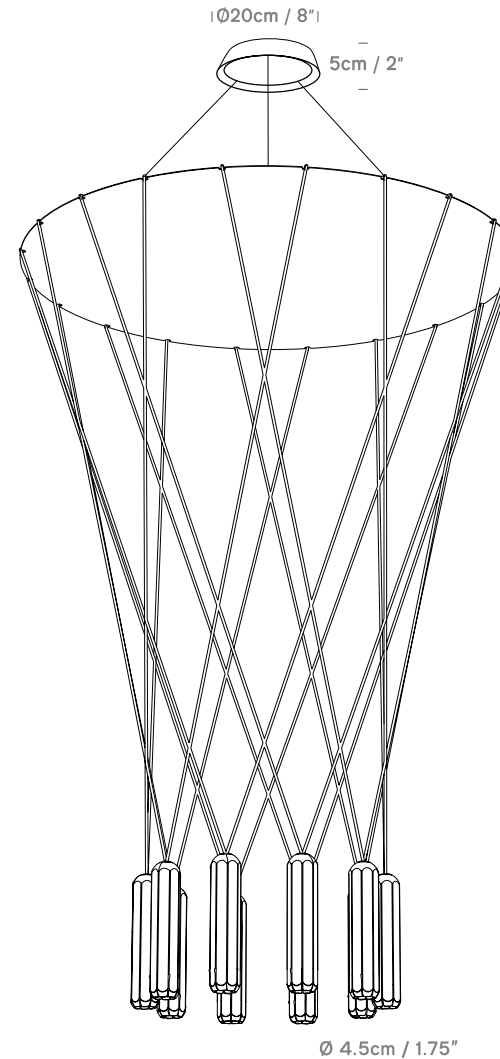

Brixton Spot Cluster

by James Bartlett

innermost®

Spot Cluster

UK/EU PB129150XX
USA PB129350XX

Lightsource

DC integrated 8W LED
UK/EU 220v USA 120v

80cm / 31.5"

250cm / 98"

20cm / 8"

Ø 4.5cm / 1.75"

innermost

BRIXTON CLUSTER PB129150-XX

This luminaire contains built-in LED lamps

A++

A+

Product Category

Pendant

Material

Aluminium and stainless steel

Ceiling Rose

White cylindrical

Cable

4m. White - white matt PVC
Copper and Graphite- black matt PVC

Lightsource

UK/EU 220v USA 120v
10x DC Integrated 8W LED 375/600 Lumen, 3000K, CRI 90,
Triac / Lutron Dimmable, CE/ETL certified.

Color

01 -White

07 -Copper

36 -Graphite